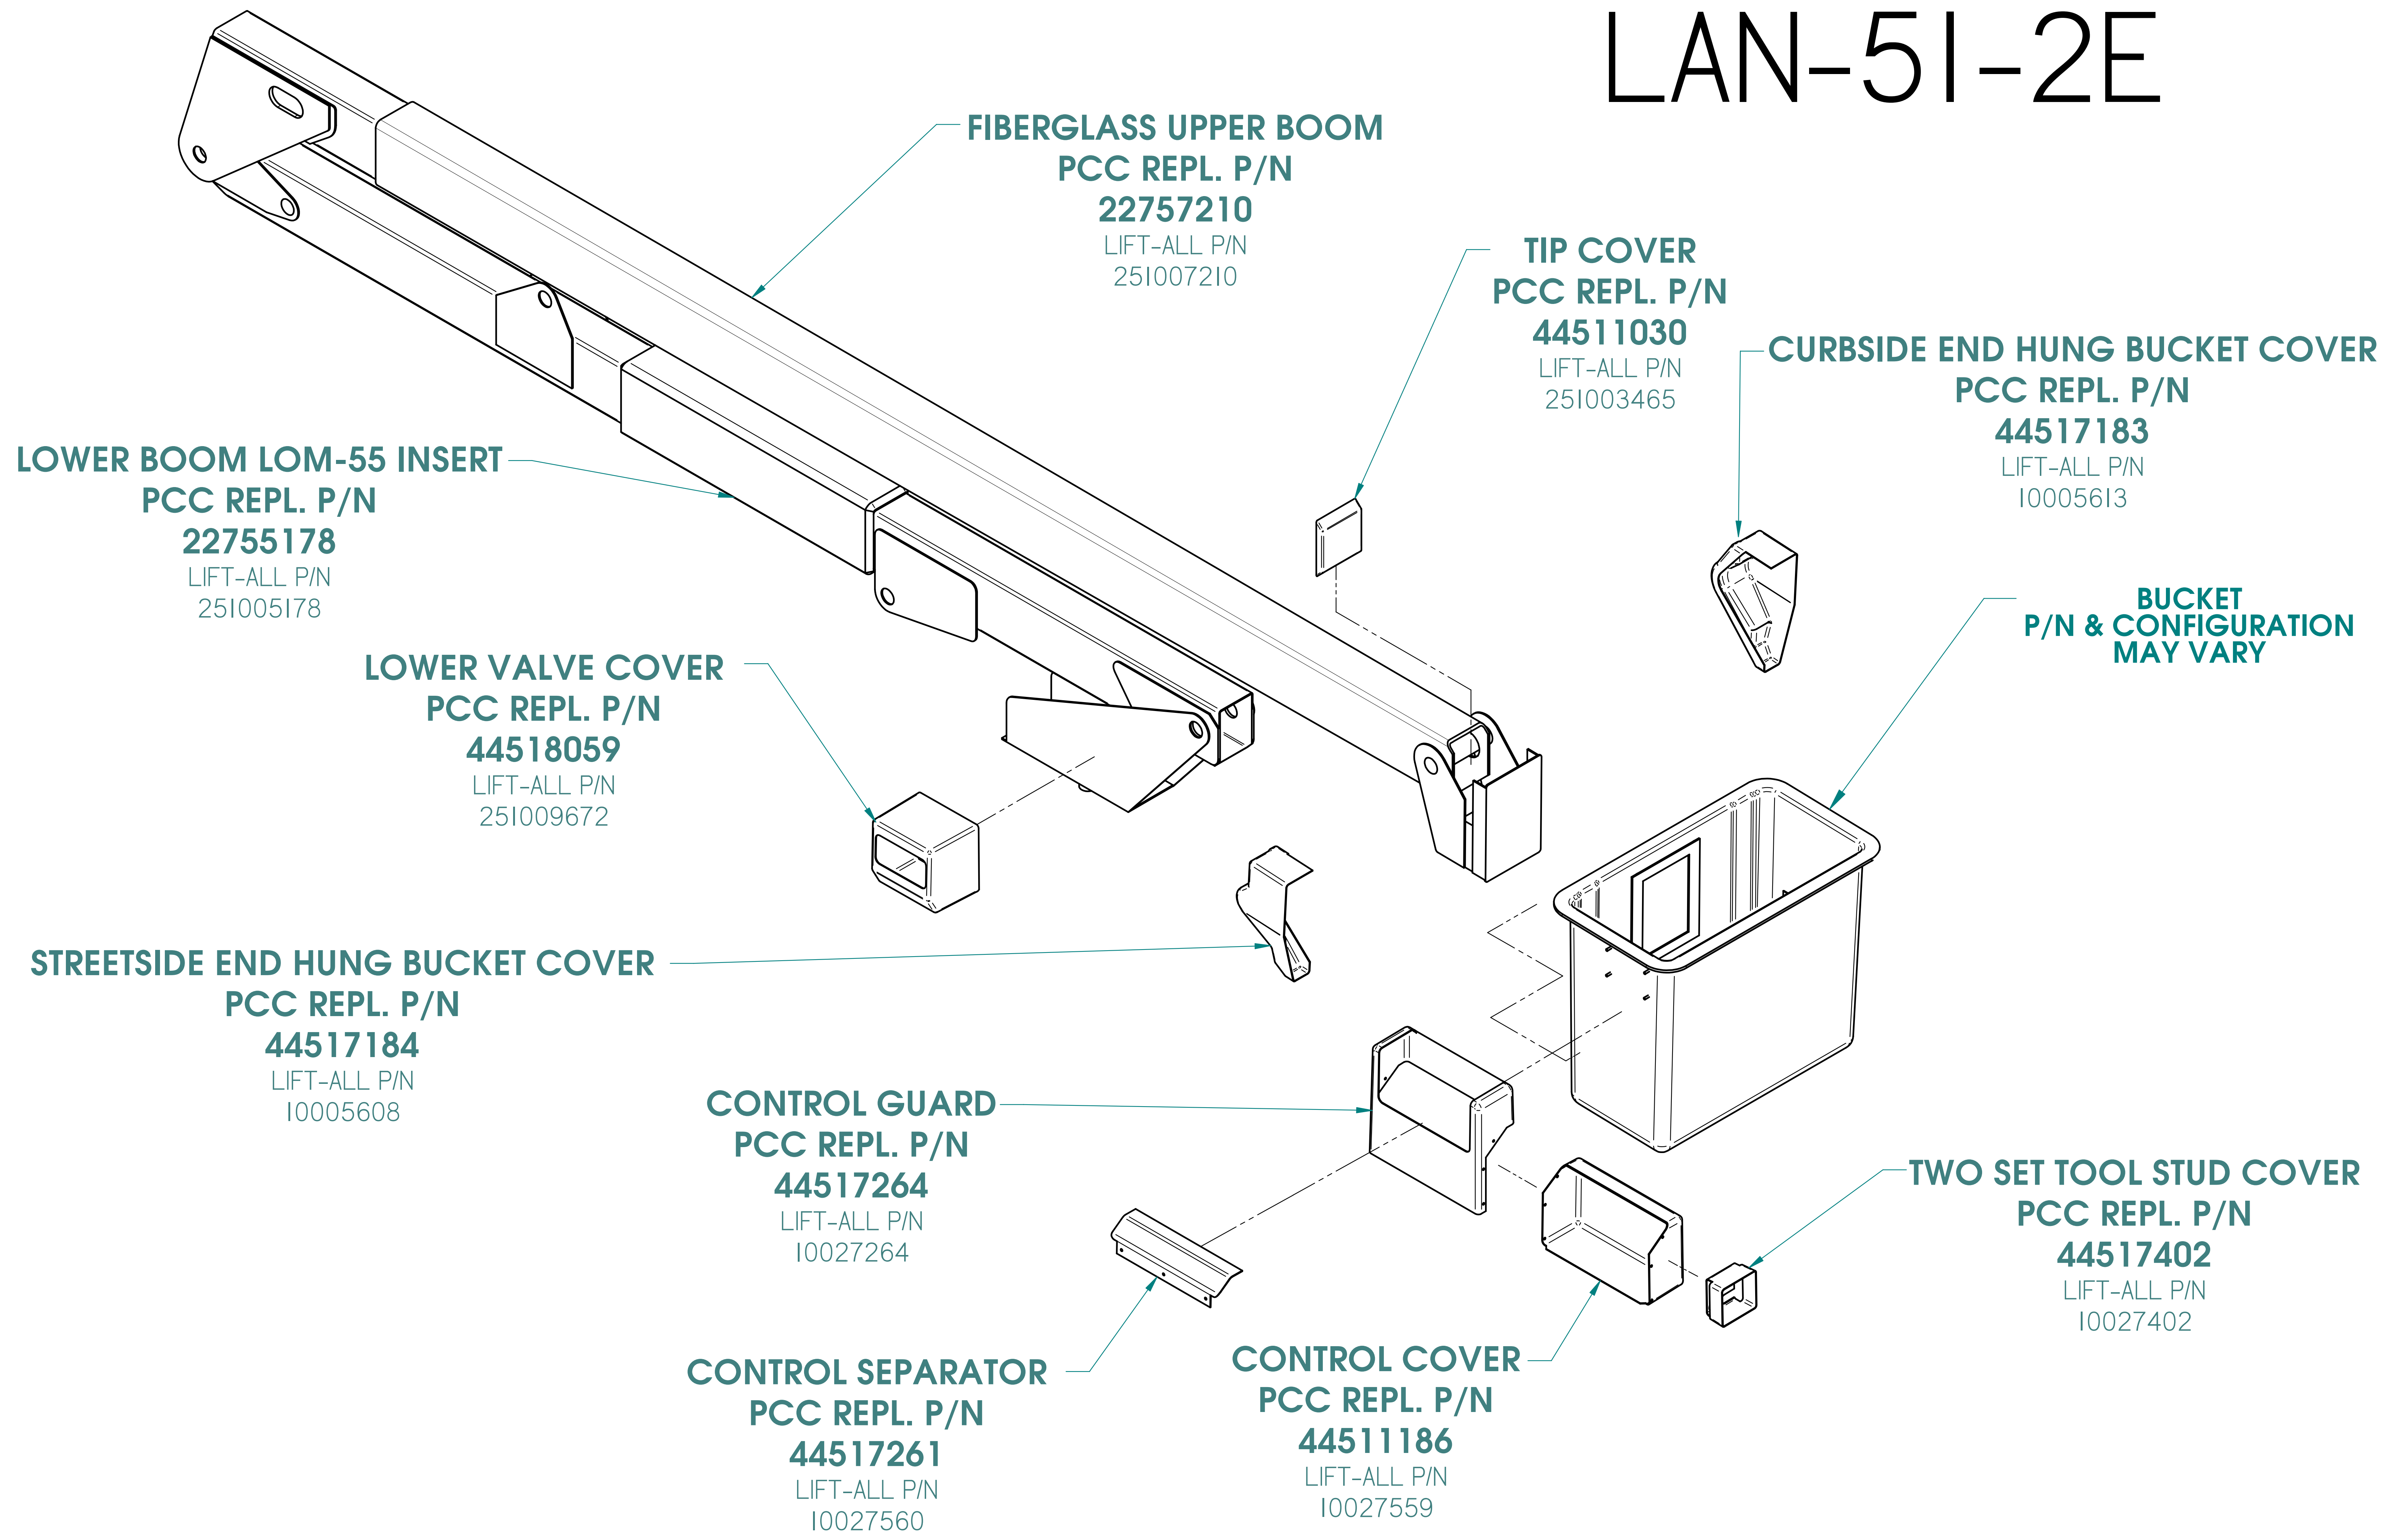

LAN-51-2E

FIBERGLASS UPPER BOOM
PCC REPL. P/N
22757210
LIFT-ALL P/N
251007210

TIP COVER
PCC REPL. P/N
44511030
LIFT-ALL P/N
251003465

CURBSIDE END HUNG BUCKET COVER
PCC REPL. P/N
44517183
LIFT-ALL P/N
10005613

BUCKET
P/N & CONFIGURATION
MAY VARY

LOWER BOOM LOM-55 INSERT
PCC REPL. P/N
22755178
LIFT-ALL P/N
251005178

LOWER VALVE COVER
PCC REPL. P/N
44518059
LIFT-ALL P/N
251009672

STREETSIDE END HUNG BUCKET COVER
PCC REPL. P/N
44517184
LIFT-ALL P/N
10005608

CONTROL GUARD
PCC REPL. P/N
44517264
LIFT-ALL P/N
10027264

TWO SET TOOL STUD COVER
PCC REPL. P/N
44517402
LIFT-ALL P/N
10027402

CONTROL SEPARATOR
PCC REPL. P/N
44517261
LIFT-ALL P/N
10027560

CONTROL COVER
PCC REPL. P/N
44511186
LIFT-ALL P/N
10027559